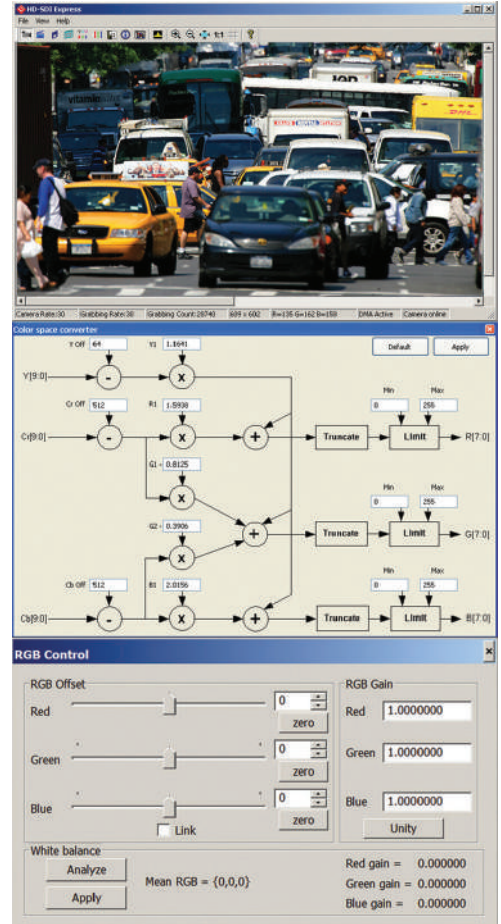

Note: The physical dimensions of this card are larger than a standard mini-PCIe card. As such, it is not compliant with the PCI Express® Mini Card Electromechanical Specification.

Order: VCE-HDmPCIe01

For specific details and ordering information, consult the **HD-SDI Express** user's manual or contact SACASA SAIS.