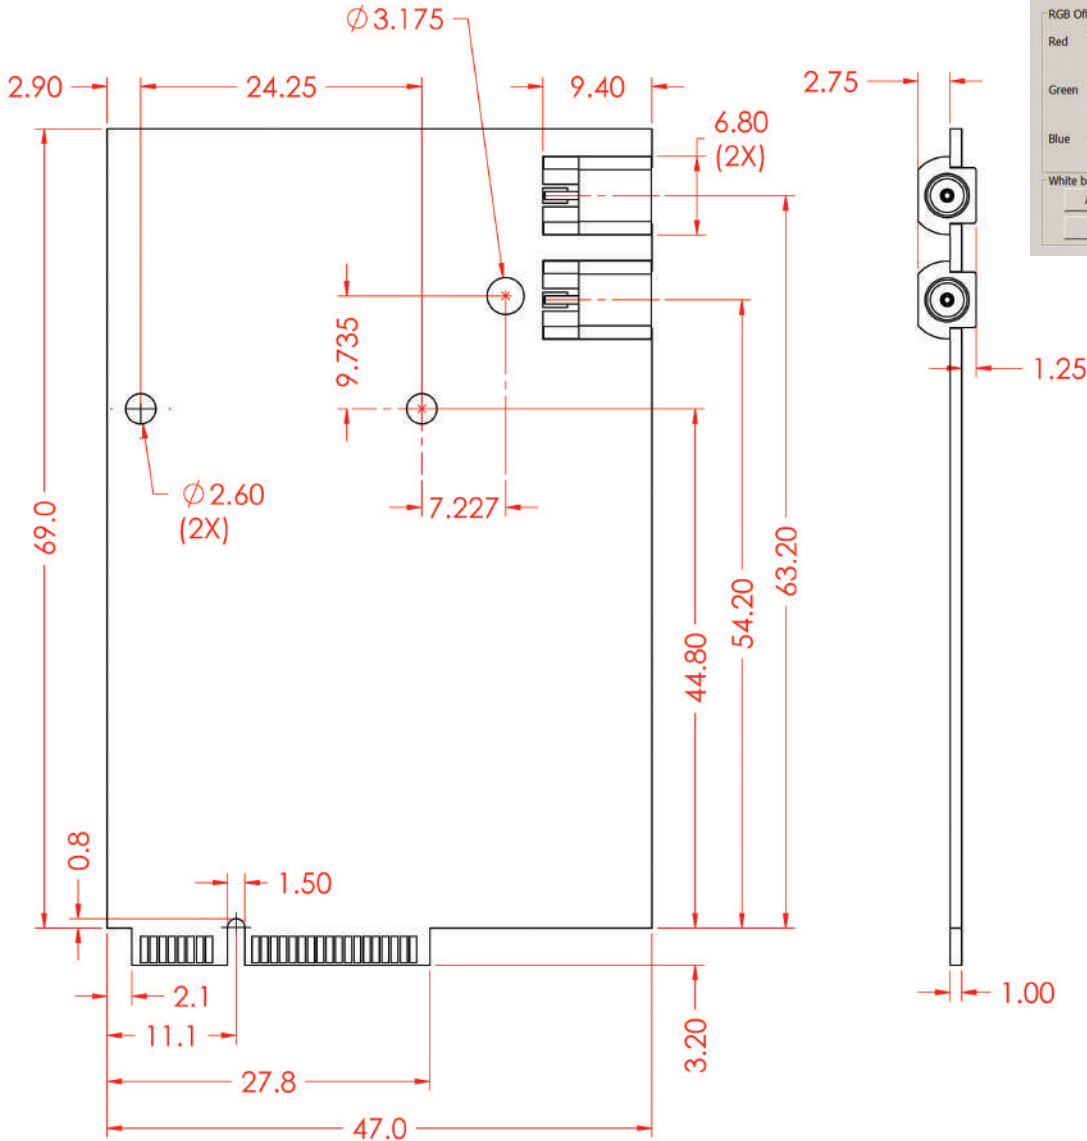

Note: The physical dimensions of this card are larger than a standard mini-PCIe card. As such, it is not compliant with the PCI Express® Mini Card Electromechanical Specification.

Order: VCE-HDmPCIe01

For specific details and ordering information, consult the **HD-SDI Express** user's manual or contact SACASA SAIS.