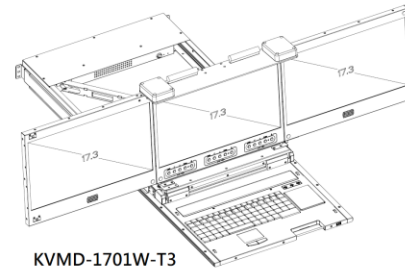

# Rack mount Triple Screen LCD Drawer Combination

Best Choice for your multitasking operation

6 Displays Aggregation

## Features

Rack mounting triple 17.3" FHD displays have been extended to a new application – 6 Displays Aggregation Console :

- Total 17U height on the rack space with outstanding multitasking performance
- Total 4U height in the space-saving storage
- Independent keyboard / touchpad to control below unit.

## Combination

- 1 x RMD-17W-T3-U, a flip down triple screen drawer
- 1 x KVMD-1701W-T3, a dual rail triple screen LCD console with keyboard/mouse operating independently

### Options

- Composite video input
- HDMI or Display port input
- 3G / HD / SD-SDI broadcast grade input
- DC 9~36 V power input
- AR Hardness glass
- Touch screen

Rear of RMD-17W-T3-U

Part No.		RMD-17W-T3-U
No. of ports		1
KVM Connectors		3 x DVI-D & 3x VGA / 1x Audio
LCD	Size	Triple 17.3 inch FULL HD display
	Backlight	LED
	Resolution	1920*1080 ( support resolution up to 1920*1200 )
	Max.color	262K
	Luminance	300 cd/m2
	View Angel (H/V)	140 / 120
	Contrast Ratio	650 : 1
Port Selection		N/A
Audio		1 x 3.5mm Audio jack
Rack Depth ( rack cabinet front rails to rear rails )		580mm to 950mm
Power		100-240V AC 50/60Hz via IEC Type power cord
Environment		Operation temp: 0 to 50°C Storage temp: -20 to 60°C Humidity: 10% - 90%, non-condensing Shock: 10G acceleration ( 11ms duration) Vibration: 17 to 500Hz 1G PTP
Physical Dimensions ( W x H x D ) / Net Weights ( KGs )		443 x 88 x 580mm / 18.5
Packing Dimensions ( W x H x D ) / Gross weights ( KGs )		735 x 590 x 235mm / 22.0
<b>Accessory</b>		
RMD-17W-T3-U	1.8meter IEC Type Power Cord x1 , 1.8meter DVI Cable x3 , 1.8meter VGA Cable x3 ,1.8meter Audio Cable x1	