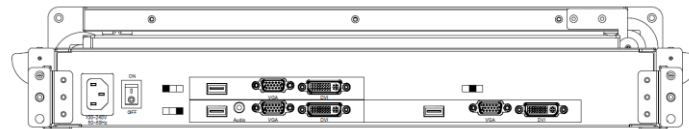

## Upper unit – RMD-17W-T3-U

### Features

- 2U flip-down foldable triple 17.3 inch widescreen LCD display Drawer
- Triple DVI & VGA Port
- 1920 x 1080 high resolution
- Support FHD with 1080p resolution.
- Build in 2x 2 watts speakers
- Independent front osd control buttons to optimized display
- Adjust angle 0°~90°

### Options

- Composite video input
- HDMI or Display port input
- 3G / HD / SD-SDI broadcast grade input
- DC 9~36 V power input
- AR Hardness glass
- Touch screen

Rear of RMD-17W-T3-U

Part No.		RMD-17W-T3-U
No. of ports		1
KVM Connectors		3 x DVI-D & 3x VGA / 1x Audio
LCD	Size	Triple 17.3 inch FULL HD display
	Backlight	LED
	Resolution	1920*1080 ( support resolution up to 1920*1200 )
	Max.color	262K
	Luminance	300 cd/m2
	View Angel (H/V)	140 / 120
	Contrast Ratio	650 : 1
Port Selection		N/A
Audio		1 x 3.5mm Audio jack
Rack Depth ( rack cabinet front rails to rear rails )		580mm to 950mm
Power		100-240V AC 50/60Hz via IEC Type power cord
Environment		Operation temp: 0 to 50°C Storage temp: -20 to 60°C Humidity: 10% - 90%, non-condensing Shock: 10G acceleration ( 11ms duration) Vibration: 17 to 500Hz 1G PTP
Physical Dimensions ( W x H x D ) / Net Weights ( KGs )		443 x 88 x 580mm / 18.5
Packing Dimensions ( W x H x D ) / Gross weights ( KGs )		735 x 590 x 235mm / 22.0
<b>Accessory</b>		
RMD-17W-T3-U	1.8meter IEC Type Power Cord x1 , 1.8meter DVI Cable x3 , 1.8meter VGA Cable x3 ,1.8meter Audio Cable x1	