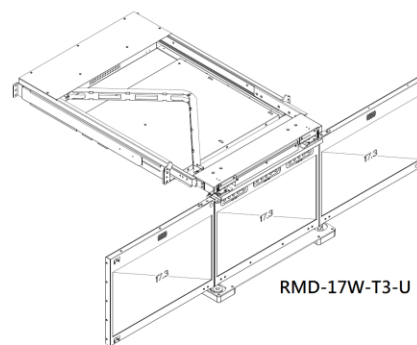

## Features

Rack mounting triple 17.3" FHD displays have been extended to a new application – 6 Displays Aggregation Console :

- Total 17U height on the rack space with outstanding multitasking performance
- Total 4U height in the space-saving storage
- Independent keyboard / touchpad to control below unit.

## Combination

- 1 x RMD-17W-T3-U, a flip down triple screen drawer
- 1 x KVMD-1701W-T3, a dual rail triple screen LCD console with keyboard/mouse operating independently

## Upper unit – RMD-17W-T3-U

### Options

- Composite video input
- HDMI or Display port input
- 3G / HD / SD-SDI broadcast grade input
- DC 9~36 V power input
- AR Hardness glass
- Touch screen

Rear of RMD-17W-T3-U

Part No.		RMD-17W-T3-U
No. of ports		1
KVM Connectors		3 x DVI-D & 3x VGA / 1x Audio
LCD	Size	Triple 17.3 inch FULL HD display
	Backlight	LED
	Resolution	1920*1080 ( support resolution up to 1920*1200 )
	Max.color	262K
	Luminance	300 cd/m2
	View Angel (H/V)	140 / 120
	Contrast Ratio	650 : 1
Port Selection		N/A
Audio		1 x 3.5mm Audio jack
Rack Depth ( rack cabinet front rails to rear rails )		580mm to 950mm
Power		100-240V AC 50/60Hz via IEC Type power cord
Environment		Operation temp: 0 to 50°C Storage temp: -20 to 60°C Humidity: 10% - 90%, non-condensing Shock: 10G acceleration ( 11ms duration) Vibration: 17 to 500Hz 1G PTP
Physical Dimensions ( W x H x D ) / Net Weights ( KGs )		443 x 88 x 580mm / 18.5
Packing Dimensions ( W x H x D ) / Gross weights ( KGs )		735 x 590 x 235mm / 22.0
<b>Accessory</b>		
RMD-17W-T3-U	1.8meter IEC Type Power Cord x1 , 1.8meter DVI Cable x3 , 1.8meter VGA Cable x3 ,1.8meter Audio Cable x1	