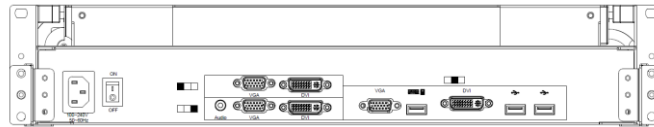

Options

- Composite video input
- HDMI or Display port input
- 3G / HD / SD-SDI broadcast grade input
- DC 9~36 V power input
- AR Hardness glass
- Touch screen

Rear of KVMD-1701W-T3