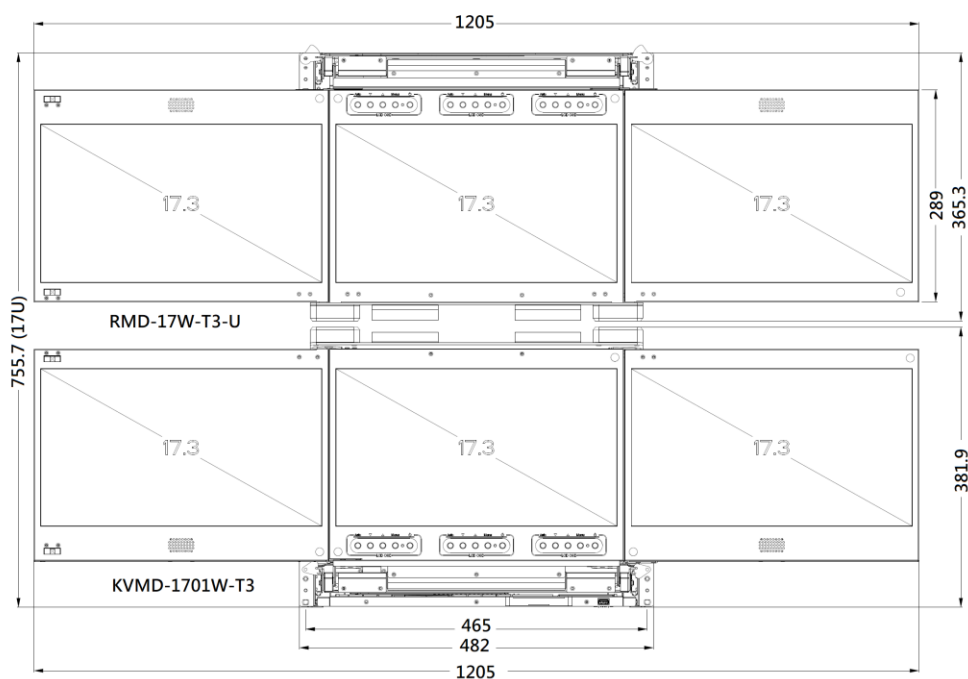

## Features

Rack mounting triple 17.3" FHD displays have been extended to a new application – 6 Displays Aggregation Console :

- Total 17U height on the rack space with outstanding multitasking performance
- Total 4U height in the space-saving storage
- Independent keyboard / touchpad to control below unit.

## Combination

- 1 x RMD-17W-T3-U, a flip down triple screen drawer
- 1 x KVMD-1701W-T3, a dual rail triple screen LCD console with keyboard/mouse operating independently

### Features

- 2U flip-down foldable triple 17.3 inch widescreen LCD display Drawer
- Triple DVI & VGA Port
- 1920 x 1080 high resolution
- Support FHD with 1080p resolution.
- Build in 2x 2 watts speakers
- Independent front osd control buttons to optimized display
- Adjust angle 0°~90°

### Options

- Composite video input
- HDMI or Display port input
- 3G / HD / SD-SDI broadcast grade input
- DC 9~36 V power input
- AR Hardness glass
- Touch screen

Rear of RMD-17W-T3-U

Part No.		RMD-17W-T3-U
No. of ports		1
KVM Connectors		3 x DVI-D & 3x VGA / 1x Audio
LCD	Size	Triple 17.3 inch FULL HD display
	Backlight	LED
	Resolution	1920*1080 ( support resolution up to 1920*1200 )
	Max.color	262K
	Luminance	300 cd/m2
	View Angel (H/V)	140 / 120
	Contrast Ratio	650 : 1
Port Selection		N/A
Audio		1 x 3.5mm Audio jack
Rack Depth ( rack cabinet front rails to rear rails )		580mm to 950mm
Power		100-240V AC 50/60Hz via IEC Type power cord
Environment		Operation temp: 0 to 50°C Storage temp: -20 to 60°C Humidity: 10% - 90%, non-condensing Shock: 10G acceleration ( 11ms duration) Vibration: 17 to 500Hz 1G PTP
Physical Dimensions ( W x H x D ) / Net Weights ( KGs )		443 x 88 x 580mm / 18.5
Packing Dimensions ( W x H x D ) / Gross weights ( KGs )		735 x 590 x 235mm / 22.0
<b>Accessory</b>		
RMD-17W-T3-U	1.8meter IEC Type Power Cord x1 , 1.8meter DVI Cable x3 , 1.8meter VGA Cable x3 ,1.8meter Audio Cable x1	