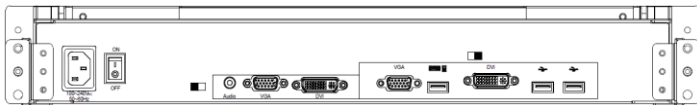

Rack mount Dual Screen LCD Drawer Combination

Best Choice for your multitasking operation

4 Displays Aggregation

Lower unit – KVMD-1701W-D2

Rear of KVMD-1701W-D2

Features

- 2U Dual 17.3 inch widescreen LCD Console Drawer
- Dual DVI & VGA Port
- 1920 x 1080 Ultra high resolution
- Support FHD with 1080p resolution.
- Dual rail design, capable the LCD screen and keyboard tray Operated independently.
- Front 1xUSB, Rear 2xUSB 2.0 Type A, Sharing USB peripheral Device for computer (ex, flash disk, hard driver, KB/Mouse)
- 104-key keyboard with touch pad mouse.
- USB 2.0 Keyboard & Mouse
- Build in 2x 2 watts speakers

Options

- Composite video input
- HDMI or Display port input
- 3G / HD / SD-SDI broadcast grade input
- DC 9~36 V power input
- AR Hardness glass
- Touch screen

Part No.		KVMD-1701W-D2
No. of ports		1
KVM Connectors		2 x DVI-D & 2x VGA / 1 x USB for KB & Mouse / 1x Audio
LCD	Size	Dual 17.3 inch FULL HD display
	Backlight	LED
	Resolution	1920*1080 (support resolution up to 1920*1200)
	Max.color	262K
	Luminance	300 cd/m2
	View Angel (H/V)	140 / 120
	Contrast Ratio	650 : 1
Port Selection		N/A
USB HUB		Yes , Front x1 & Rear x 2 USB 2.0 Type A for USB Peripheral Device
Audio		1 x 3.5mm Audio jack
KB/Mouse Emulation		USB 2.0
Rack Depth (rack cabinet front rails to rear rails)		580mm to 950mm
Power		100-240V AC 50/60Hz via IEC Type power cord
Environment		Operation temp: 0 to 50 °C Storage temp: -20 to 60 °C Humidity: 10% - 90%, non-condensing Shock: 10G acceleration (11ms duration) Vibration: 17 to 500Hz 1G PTP
Physical Dimensions (W x H x D) / Net Weights (KGs)		443x67x580mm / 21.0
Packing Dimensions (W x H x D) / Gross weights (KGs)		735x590x215mm / 24.0

Accessory

KVMD-1701W-D2 1.8meter IEC Type Power Cord x1 , 1.8meter DVI Cable x2 , 1.8meter VGA Cable x2 , 1.8meter USB Cable x1 ,1.8meter Audio Cable x1