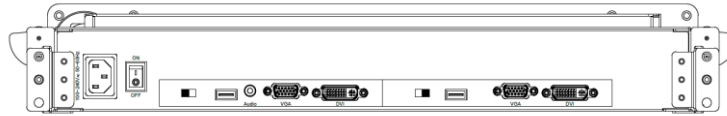

## Upper unit – RMD-17W-D2-U

### Features

- 2U flip-down foldable dual 17.3 inch widescreen LCD display Drawer
- Dual DVI & VGA Port
- 1920 x 1080 high resolution
- Support FHD with 1080p resolution.
- Build in 2x 2 watts speakers
- Independent front osd control buttons to optimized display
- Adjust angle 0°~90°

### Options

- Composite video input
- HDMI or Display port input
- 3G / HD / SD-SDI broadcast grade input
- DC 9~36 V power input
- AR Hardness glass
- Touch screen

Rear of RMD-17W-D2-U

Part No.		RMD-17W-D2-U
No. of ports		1
KVM Connectors		2 x DVI-D & 2 x VGA / 1x Audio
LCD	Size	Dual 17.3 inch FULL HD display
	Backlight	LED
	Resolution	1920*1080 ( support resolution up to 1920*1200 )
	Max.color	262K
	Luminance	300 cd/m2
	View Angel (H/V)	140 / 120
	Contrast Ratio	650 : 1
Port Selection		N/A
Audio		1 x 3.5mm Audio jack
Rack Depth ( rack cabinet front rails to rear rails )		580mm to 950mm
Power		100-240V AC 50/60Hz via IEC Type power cord
Environment		Operation temp: 0 to 50°C Storage temp: -20 to 60°C Humidity: 10% - 90%, non-condensing Shock: 10G acceleration ( 11ms duration) Vibration: 17 to 500Hz 1G PTP
Physical Dimensions ( W x H x D ) / Net Weights ( KGs )		443 x 75 x 580mm / 18.5
Packing Dimensions ( W x H x D ) / Gross weights ( KGs )		735 x 590 x 235mm / 23.0
<b>Accessory</b>		
RMD-17W-D2-U	1.8meter IEC Type Power Cord x1 , 1.8meter DVI Cable x2 , 1.8meter VGA Cable x2 ,1.8meter Audio Cable x1	