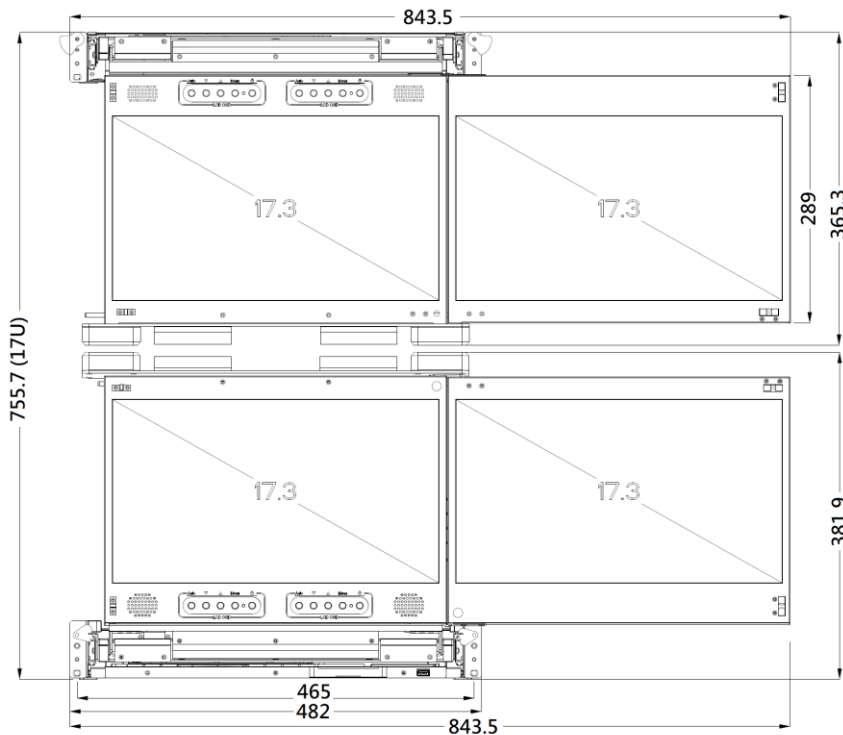

## Features

Rack mounting dual 17.3" FHD displays have been extended to a new application – 4 Displays Aggregation Console:

- Total 17U height on the rack space with outstanding multitasking performance
- Total 4U height in the space-saving storage
- Independent keyboard / touchpad to control below unit.

## Combination

- 1 x RMD-17W-D2-U, a flip down dual screen drawer
- 1 x KVMD-1701W-D2, a dual rail dual screen LCD console with keyboard/mouse operating independently

### Features

- 2U flip-down foldable dual 17.3 inch widescreen LCD display Drawer
- Dual DVI & VGA Port
- 1920 x 1080 high resolution
- Support FHD with 1080p resolution.
- Build in 2x 2 watts speakers
- Independent front osd control buttons to optimized display
- Adjust angle 0°~90°

### Options

- Composite video input
- HDMI or Display port input
- 3G / HD / SD-SDI broadcast grade input
- DC 9~36 V power input
- AR Hardness glass
- Touch screen

Rear of RMD-17W-D2-U

Part No.		RMD-17W-D2-U
No. of ports		1
KVM Connectors		2 x DVI-D & 2 x VGA / 1x Audio
LCD	Size	Dual 17.3 inch FULL HD display
	Backlight	LED
	Resolution	1920*1080 ( support resolution up to 1920*1200 )
	Max.color	262K
	Luminance	300 cd/m2
	View Angel (H/V)	140 / 120
	Contrast Ratio	650 : 1
Port Selection		N/A
Audio		1 x 3.5mm Audio jack
Rack Depth ( rack cabinet front rails to rear rails )		580mm to 950mm
Power		100-240V AC 50/60Hz via IEC Type power cord
Environment		Operation temp: 0 to 50°C Storage temp: -20 to 60°C Humidity: 10% - 90%, non-condensing Shock: 10G acceleration ( 11ms duration) Vibration: 17 to 500Hz 1G PTP
Physical Dimensions ( W x H x D ) / Net Weights ( KGs )		443 x 75 x 580mm / 18.5
Packing Dimensions ( W x H x D ) / Gross weights ( KGs )		735 x 590 x 235mm / 23.0
<b>Accessory</b>		
RMD-17W-D2-U	1.8meter IEC Type Power Cord x1 , 1.8meter DVI Cable x2 , 1.8meter VGA Cable x2 ,1.8meter Audio Cable x1	