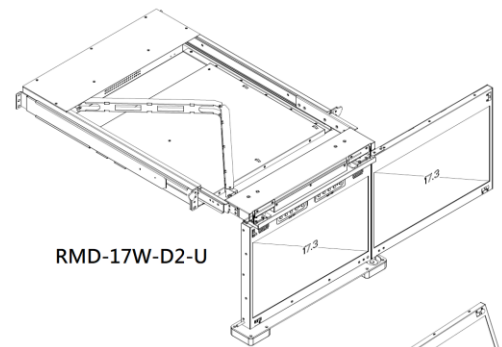

## Features

Rack mounting dual 17.3" FHD displays have been extended to a new application – 4 Displays Aggregation Console:

- Total 17U height on the rack space with outstanding multitasking performance
- Total 4U height in the space-saving storage
- Independent keyboard / touchpad to control below unit.

## Combination

- 1 x RMD-17W-D2-U, a flip down dual screen drawer
- 1 x KVMD-1701W-D2, a dual rail dual screen LCD console with keyboard/mouse operating independently

## Upper unit – RMD-17W-D2-U

### Options

- Composite video input
- HDMI or Display port input
- 3G / HD / SD-SDI broadcast grade input
- DC 9~36 V power input
- AR Hardness glass
- Touch screen

Rear of RMD-17W-D2-U

Part No.		RMD-17W-D2-U
No. of ports		1
KVM Connectors		2 x DVI-D & 2 x VGA / 1x Audio
LCD	Size	Dual 17.3 inch FULL HD display
	Backlight	LED
	Resolution	1920*1080 ( support resolution up to 1920*1200 )
	Max.color	262K
	Luminance	300 cd/m2
	View Angel (H/V)	140 / 120
	Contrast Ratio	650 : 1
Port Selection		N/A
Audio		1 x 3.5mm Audio jack
Rack Depth ( rack cabinet front rails to rear rails )		580mm to 950mm
Power		100-240V AC 50/60Hz via IEC Type power cord
Environment		Operation temp: 0 to 50°C Storage temp: -20 to 60°C Humidity: 10% - 90%, non-condensing Shock: 10G acceleration ( 11ms duration) Vibration: 17 to 500Hz 1G PTP
Physical Dimensions ( W x H x D ) / Net Weights ( KGs )		443 x 75 x 580mm / 18.5
Packing Dimensions ( W x H x D ) / Gross weights ( KGs )		735 x 590 x 235mm / 23.0
<b>Accessory</b>		
RMD-17W-D2-U	1.8meter IEC Type Power Cord x1 , 1.8meter DVI Cable x2 , 1.8meter VGA Cable x2 ,1.8meter Audio Cable x1	