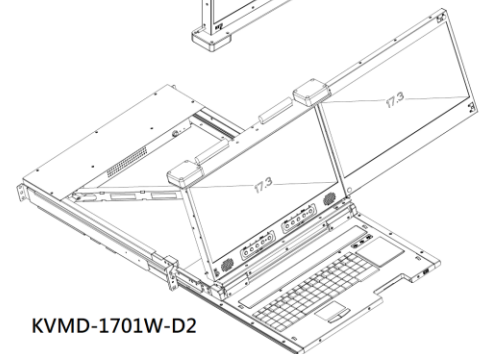

# Rack mount Dual Screen LCD Drawer Combination

Best Choice for your multitasking operation

4 Displays Aggregation

## Features

Rack mounting dual 17.3" FHD displays have been extended to a new application – 4 Displays Aggregation Console:

- Total 17U height on the rack space with outstanding multitasking performance
- Total 4U height in the space-saving storage
- Independent keyboard / touchpad to control below unit.

## Combination

- 1 x RMD-17W-D2-U, a flip down dual screen drawer
- 1 x KVMD-1701W-D2, a dual rail dual screen LCD console with keyboard/mouse operating independently

### Options

- Composite video input
- HDMI or Display port input
- 3G / HD / SD-SDI broadcast grade input
- DC 9~36 V power input
- AR Hardness glass
- Touch screen

Rear of RMD-17W-D2-U

Part No.		RMD-17W-D2-U
No. of ports		1
KVM Connectors		2 x DVI-D & 2 x VGA / 1x Audio
LCD	Size	Dual 17.3 inch FULL HD display
	Backlight	LED
	Resolution	1920*1080 ( support resolution up to 1920*1200 )
	Max.color	262K
	Luminance	300 cd/m2
	View Angel (H/V)	140 / 120
	Contrast Ratio	650 : 1
Port Selection		N/A
Audio		1 x 3.5mm Audio jack
Rack Depth ( rack cabinet front rails to rear rails )		580mm to 950mm
Power		100-240V AC 50/60Hz via IEC Type power cord
Environment		Operation temp: 0 to 50°C Storage temp: -20 to 60°C Humidity: 10% - 90%, non-condensing Shock: 10G acceleration ( 11ms duration) Vibration: 17 to 500Hz 1G PTP
Physical Dimensions ( W x H x D ) / Net Weights ( KGs )		443 x 75 x 580mm / 18.5
Packing Dimensions ( W x H x D ) / Gross weights ( KGs )		735 x 590 x 235mm / 23.0
<b>Accessory</b>		
RMD-17W-D2-U	1.8meter IEC Type Power Cord x1 , 1.8meter DVI Cable x2 , 1.8meter VGA Cable x2 ,1.8meter Audio Cable x1	